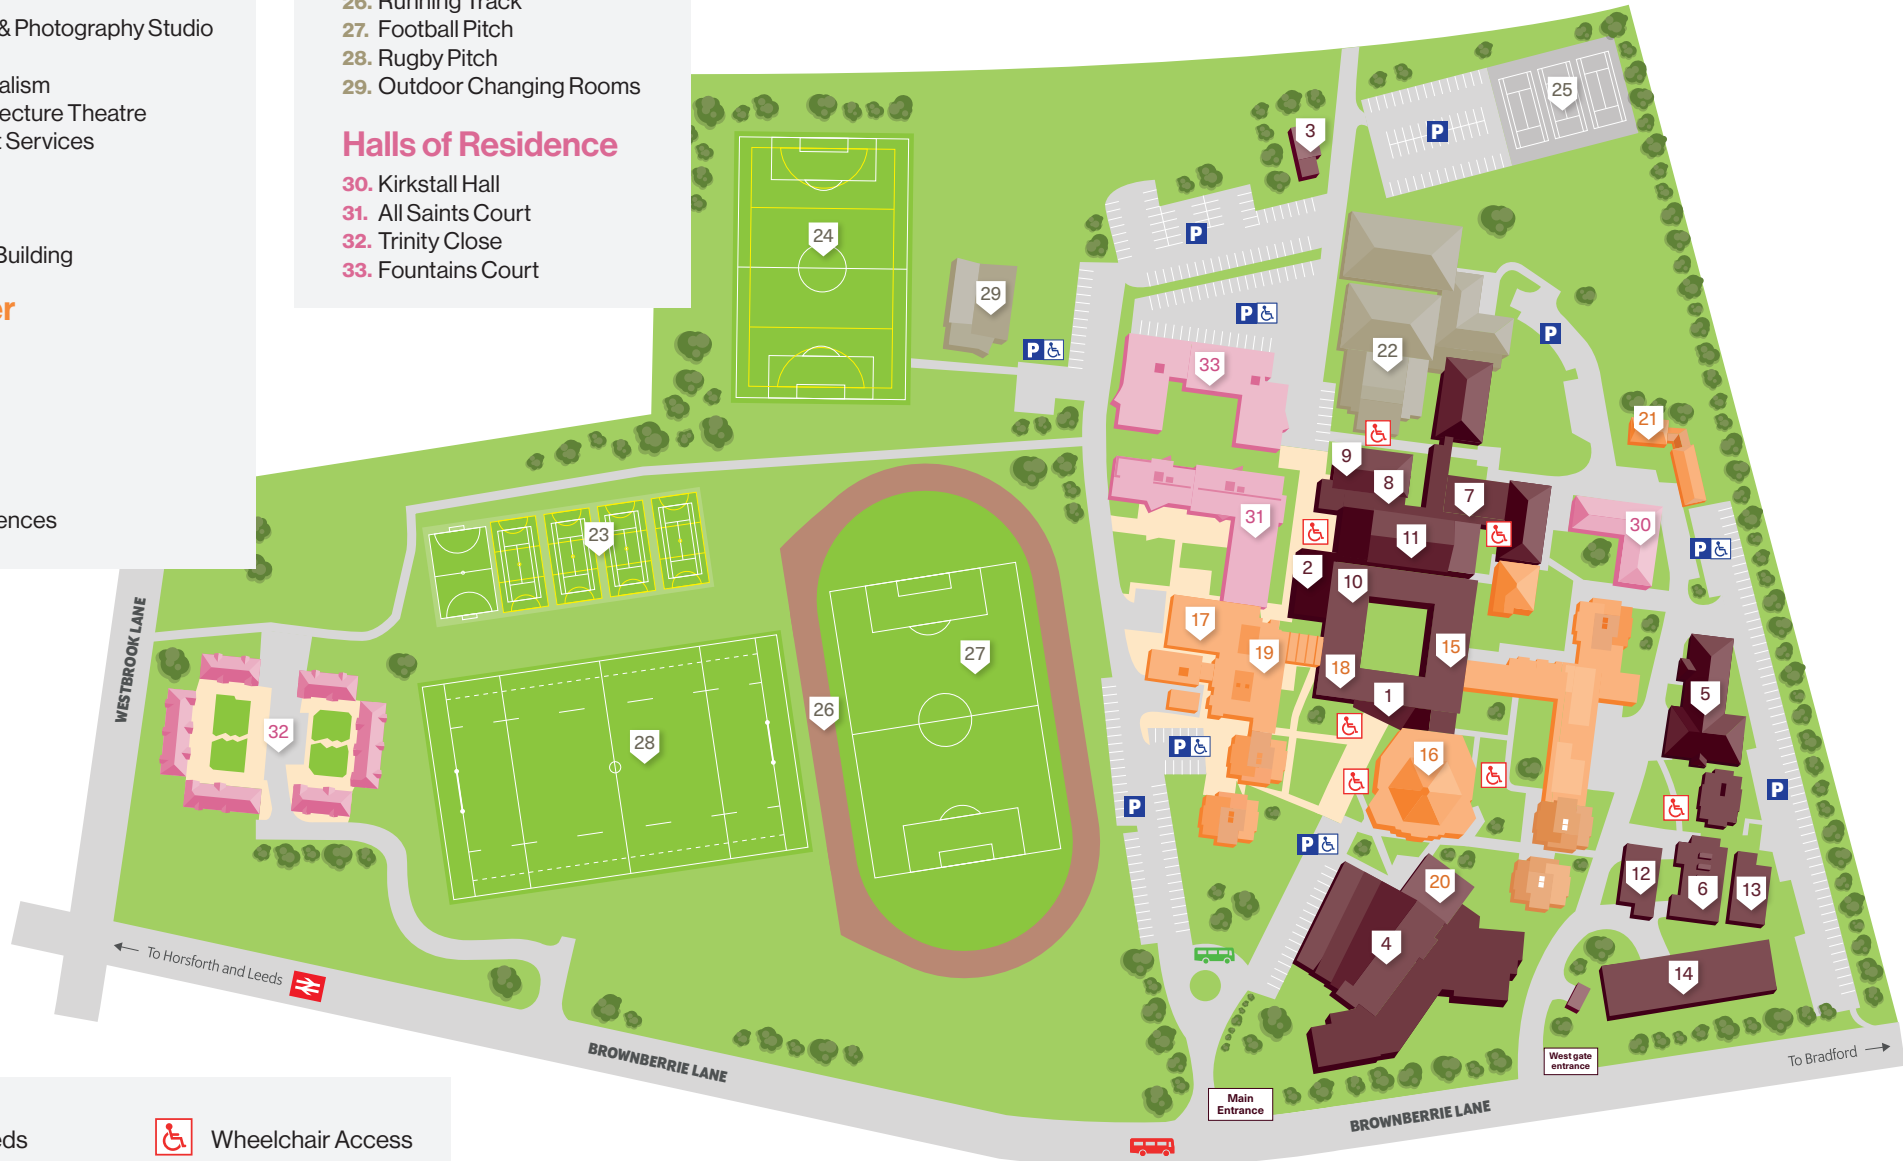

Education & Learning

1. Main Reception
2. South Entrance
3. The Enterprise Centre
4. Andrew Kean Learning Centre
5. Trinity Building
6. St. Bede Centre & Photography Studio
7. Media Centre
8. Centre for Journalism
9. Mary Hallaway Lecture Theatre
10. Student Support Services
11. Auditorium
12. Modular A
13. Modular B
14. Modular Health Building

Social & Other

15. Students' Union
16. The Chapel
17. Trini Tea Central
18. Atrium Cafe
19. Dining Room
20. Library Cafe
21. Health & Life Sciences

Sports & Fitness

22. Sports and Fitness Centre
23. Floodlit Sports Court
24. 3G AstroTurf Pitch
25. Tennis courts
26. Running Track
27. Football Pitch
28. Rugby Pitch
29. Outdoor Changing Rooms

Halls of Residence

30. Kirkstall Hall
31. All Saints Court
32. Trinity Close
33. Fountains Court

 Bus to Leeds

 Wheelchair Access

 Free Shuttle Bus Stop

 Parking